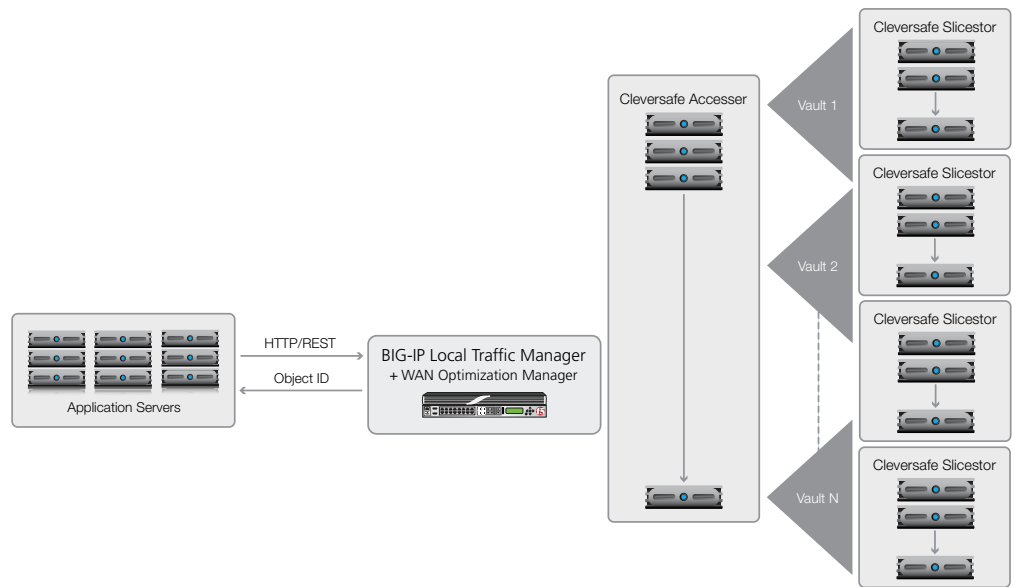

The F5 and Cleversafe Technology Partnership

Key benefits

- Greater scalability
- Enhanced network utilization
- Improved application performance

Cleversafe's object-based storage solution and inherent data encryption gives organizations the ability to easily store and manage large-scale digital content securely. Together with F5® BIG-IP® Local Traffic Manager™ (LTM) and BIG-IP® WAN Optimization Manager™ (WOM), applications are delivered in an agile, highly scalable, fast, and secure geographically dispersed infrastructure. BIG-IP LTM is a full proxy between users and application servers, creating a layer of abstraction to secure, optimize, and load balance application traffic, and BIG-IP WOM optimizes latent WAN connections. This gives users the flexibility and control to add applications and servers easily to their geographically dispersed storage environments and improve network performance.

Increase Scalability and Performance

The challenge of addressing tremendous data growth combined with managing dispersed infrastructure requires best-of-class technology. Organizations need a highly available and fast infrastructure that they can easily scale up and down across dispersed locations, while staying within their budgetary constraints. The F5 and Cleversafe joint solution can help your organization meet these requirements.

Learn more

For more information about F5 and Cleversafe solutions, visit f5.com/cleversafe.

F5 improves the network infrastructure for Cleversafe deployments.

Greater scalability

F5 BIG-IP Local Traffic Manager (LTM) improves the Cleversafe Accesser component scalability, enabling organizations to rapidly scale up or down based on their user needs at the time. In today's virtual environments and cloud infrastructures, having this ability to accommodate the changing demands of users is critical.